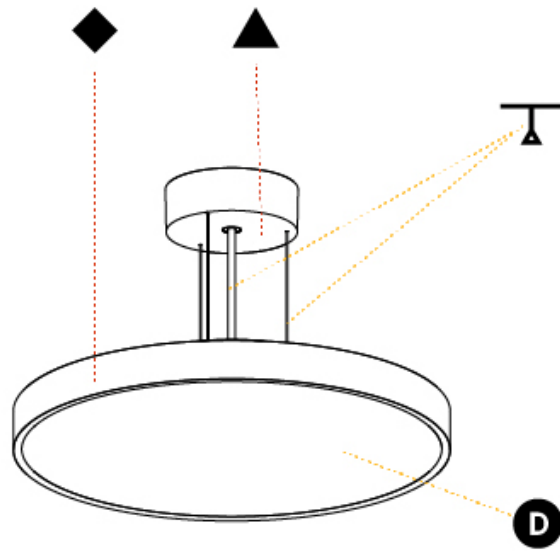

SIGN DIVA KORONA SUSPENSION

A300011-

PROJECT	_____
TYPE	_____
SPECIFIER	_____
QUANTITY	_____
DATE	_____

A