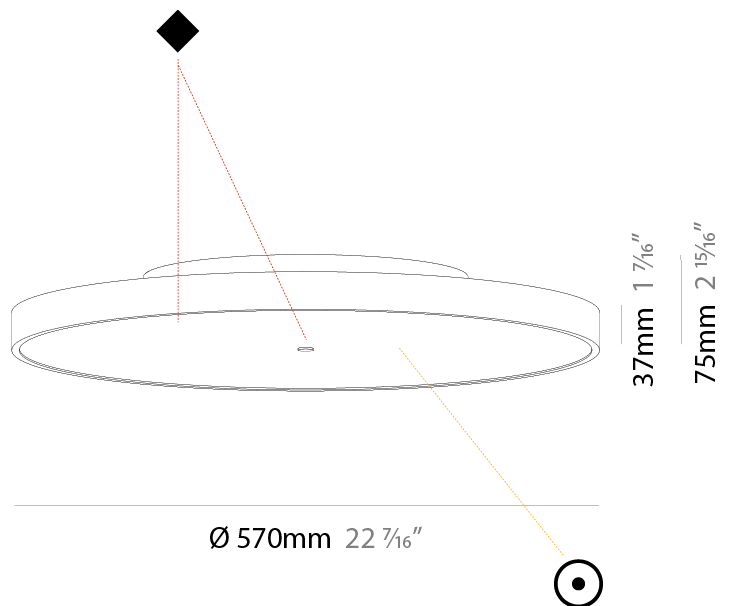

GENERAL

Series: Sign Diva
Subseries: Sign Diva
Brand: Prolicht
Division: Architectural
Mounting Type: Surface
Mounting Location: Ceiling
Subcategory: Ambient

PHYSICAL

Shape: Round
Diameter (mm): 570
Diameter (in): 22 7/16
Height (mm): 75
Height (in): 2 15/16
Light Distribution: Direct
Weight (kg): 7.072
Weight (lbs): 15.591

Diffuser: PMMA - Opal/Micro-Prism/Sparkling Secret/Vintage Industrial with Shine Ring

Fixture Finish: SSR / BKV / CWI / CRY / HAB / UFT / ITA / RUA / FTG / MYG / LOD / PUS / FRO / FUP / KIA / POP / BLS / SPG / MEY / GOH / GUM / CHC / COM / ABZ / JAG / OBR / MOS / ROR

Fixture Material: Extruded Aluminum / Steel

ELECTRICAL

Lamp Type: LED (Zhaga Standard)
Input Wattage (W): 58.3
Total Output Wattage (W): 53
Dimming: Tri-Mode (Non-Dimming and Phase Dimming (120Vac only) and 0-10V Dimming)
Driver Included: Yes
Driver Location: Integrated
Driver Type: Constant Current - Universal
Driver Class: Class 2
Input Voltage (V): 120 - 277
Constant Current (MA): 350

LED

Color Temperature (°K): 3000 / 3500 / 4000
Max. Delivered Lumen (lm): 6120 / 6233 / 6360
CRI: >90 CRI
Lamp Life (hrs): 50000

OPTICAL

RATINGS AND CERTIFICATIONS

Certified By: Certified for North American Standards
IP rating: IP20