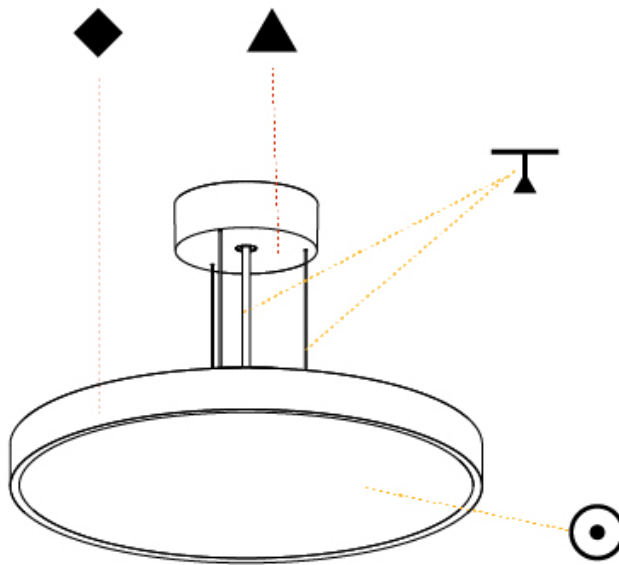

SIGN DIVA SUSPENSION

A300002-

PROJECT
TYPE
SPECIFIER
QUANTITY
DATE

A