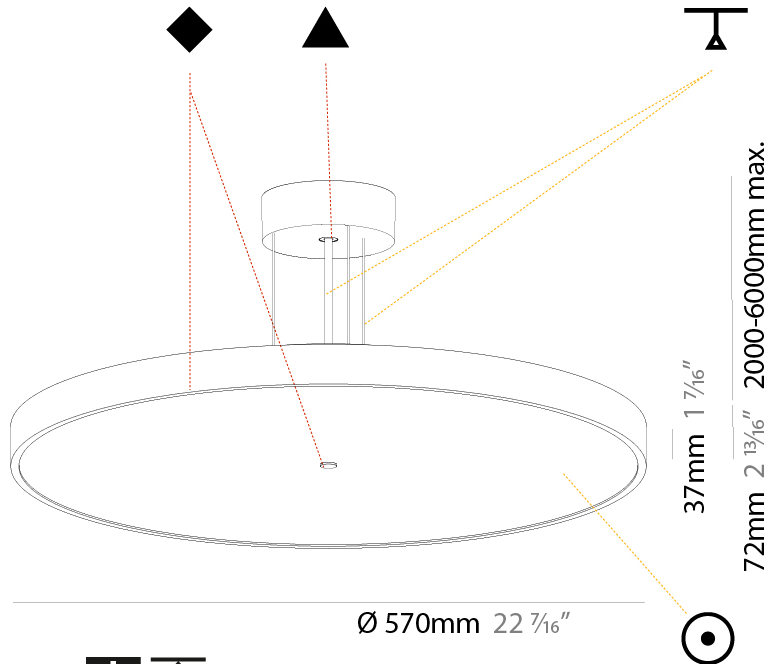

GENERAL

Series: Sign Diva
Subseries: Sign Diva
Brand: Prolicht
Division: Architectural
Mounting Type: Suspension
Mounting Location: Ceiling
Subcategory: Pendant

PHYSICAL

Shape: Round
Diameter (mm): 570
Diameter (in): 22 7/16
Height (mm): 72
Height (in): 2 13/16
Max. Overall Height (mm): 6072
Max. Overall Height (in): 239 1/16
Light Distribution: Direct
Weight (kg): 7.802
Weight (lbs): 17.2

Diffuser: PMMA - Opal / Micro-Prism / Sparkling Secret / Vintage Industrial with Shine Ring

Fixture Finish: SSR / BKV / CWI / CRY / HAB / UFT / ITA / RUA / FTG / MYG / LOD / PUS / FRO / FUP / KIA / POP / BLS / SPG / MEY / GOH / GUM / CHC / COM / ABZ / JAG / OBR / MOS / ROR

Fixture Material: Extruded Aluminum / Steel

Cable Details: 2000mm or 6000mm Transparent Cable

ELECTRICAL

Lamp Type: LED (Zhaga Standard)
Input Wattage (W): 58.3
Total Output Wattage (W): 53
Dimming: Tri-Mode (Non-Dimming and Phase Dimming (120Vac only) and 0-10V Dimming)
Driver Included: Yes
Driver Location: Integrated
Driver Type: Constant Current - Universal
Driver Class: Class 2
Input Voltage (V): 120 - 277
Constant Current (MA): 350

LED

Color Temperature (°K): 2700 / 3000 / 3500 / 4000
Max. Delivered Lumen (lm): 5060 / 6120 / 6233 / 6360
CRI: >90 CRI
Lamp Life (hrs): 50000

OPTICAL

RATINGS AND CERTIFICATIONS

Certified By: Certified for North American Standards
IP rating: IP20

A